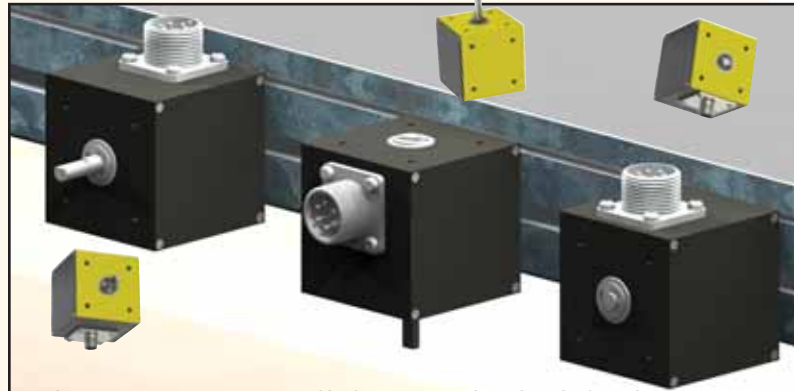

A CUBE SOLUTION FOR EVERY ENVIRONMENT

Cube Features And Benefits:

Multiple Mounting Surfaces Eases Installation

End Mount, Bottom Mount, or Shaft Mount, makes the shaft and connector location in perfect alignment for an easy installation. Also, being able to mount the Cube away from a harsh environment benefits many applications.

Popular Models Include:

Single Channel- Model 711

Quadrature- Model 716

Timed Pulse Output- Model 715

Single or Double Shaft Options

Many Connector Options

The Accu-Coder™ E-Cube Advantage:

- Opto-ASIC Accuracy
- Higher Frequency Response
- More Available Shaft Sizes
- Sealing to IP65
- Able to Handle Higher Temperatures
- Now Available With Resolutions Up To 10,000 CPR

ACCU-CODER™
by Encoder Products Company
Creators Of The Original Cube Encoder

3D Model Builder Available with this Model

Cube Housing Options:

Standard Housing

- *The Original Cube Encoder*
- Single or Double Ended Shafts
- Tapped Mounting Holes on 3 Sides
- Multiple Shaft Sizes
- 2.25" x 2.25" Cube
- Thousands of Configurations

Industrial Housing

- More Robust Standard Cube
- 2.5" x 2.5" Cube
- Wall Thickness 0.187"
- IP65 Shaft Seal
- Single or Double Ended Shafts
- Tapped Mounting Holes on 3 Sides

Heavy Duty Housings

All Heavy Duty housings provide mechanical isolation via a flexible coupling to an internally mounted Cube encoder. Extra thick 0.250" walls provide additional protection from the outside environment.